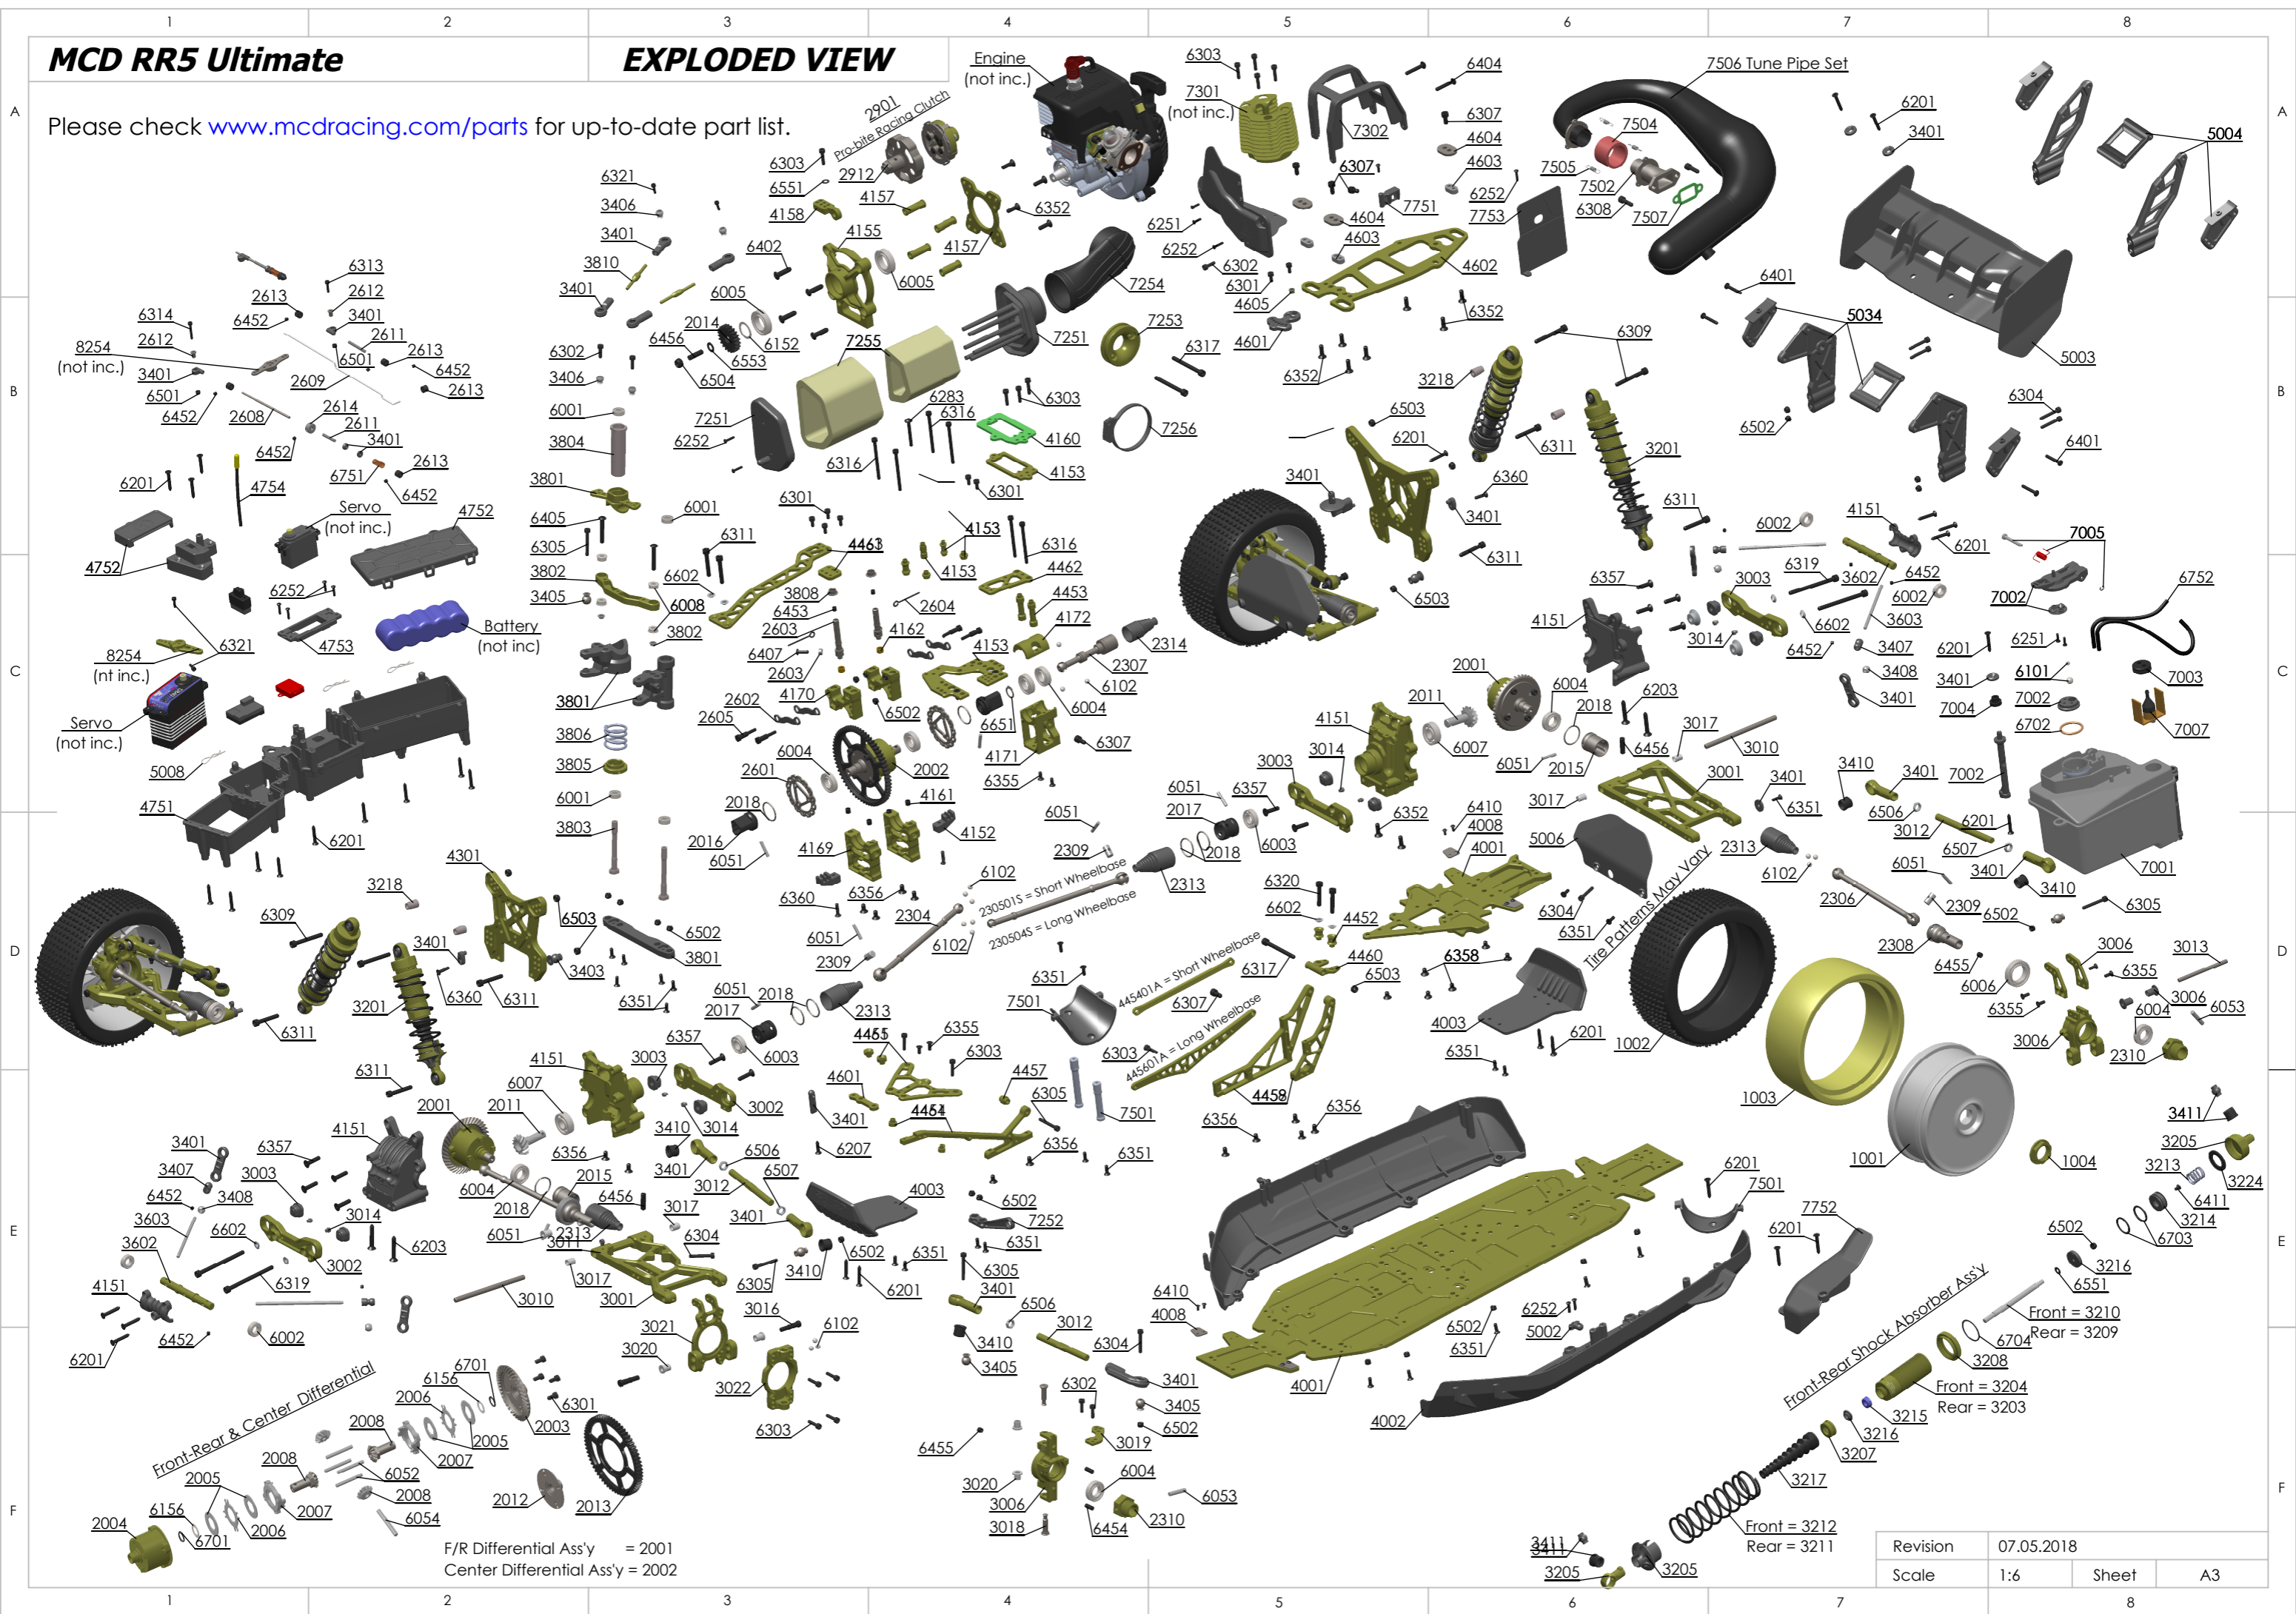

MCD RR5 Ultimate

EXPLODED VIEW

Please check www.mcdracing.com/parts for up-to-date part list.

F/R Differential Ass'y = 2001
Center Differential Ass'y = 2002

Front-Rear Shock Absorber Ass'y
Front = 3210
Rear = 3209
Front = 3204
Rear = 3203
Front = 3212
Rear = 3211

Revision	07.05.2018
Scale	1:6 Sheet A3